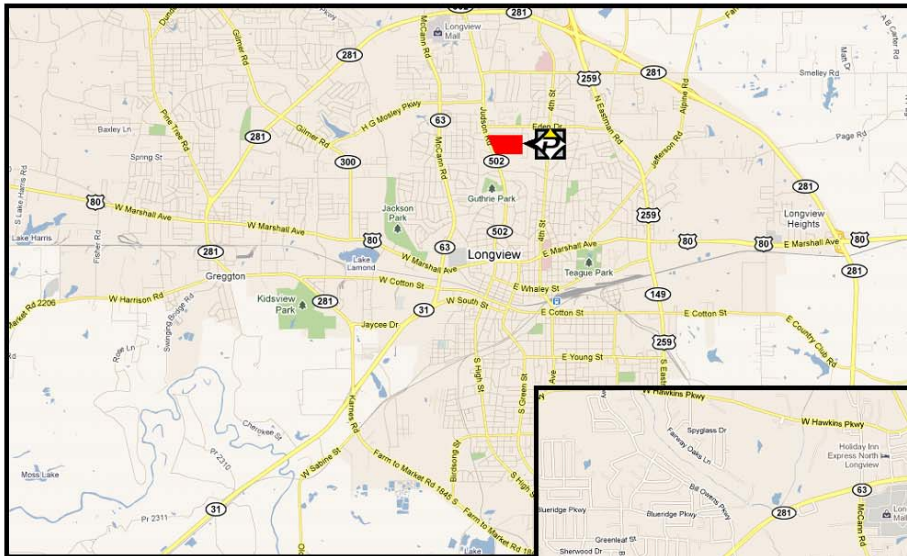

## Triple Creek Shopping Center

110 Triple Creek Dr., Longview, TX 75601