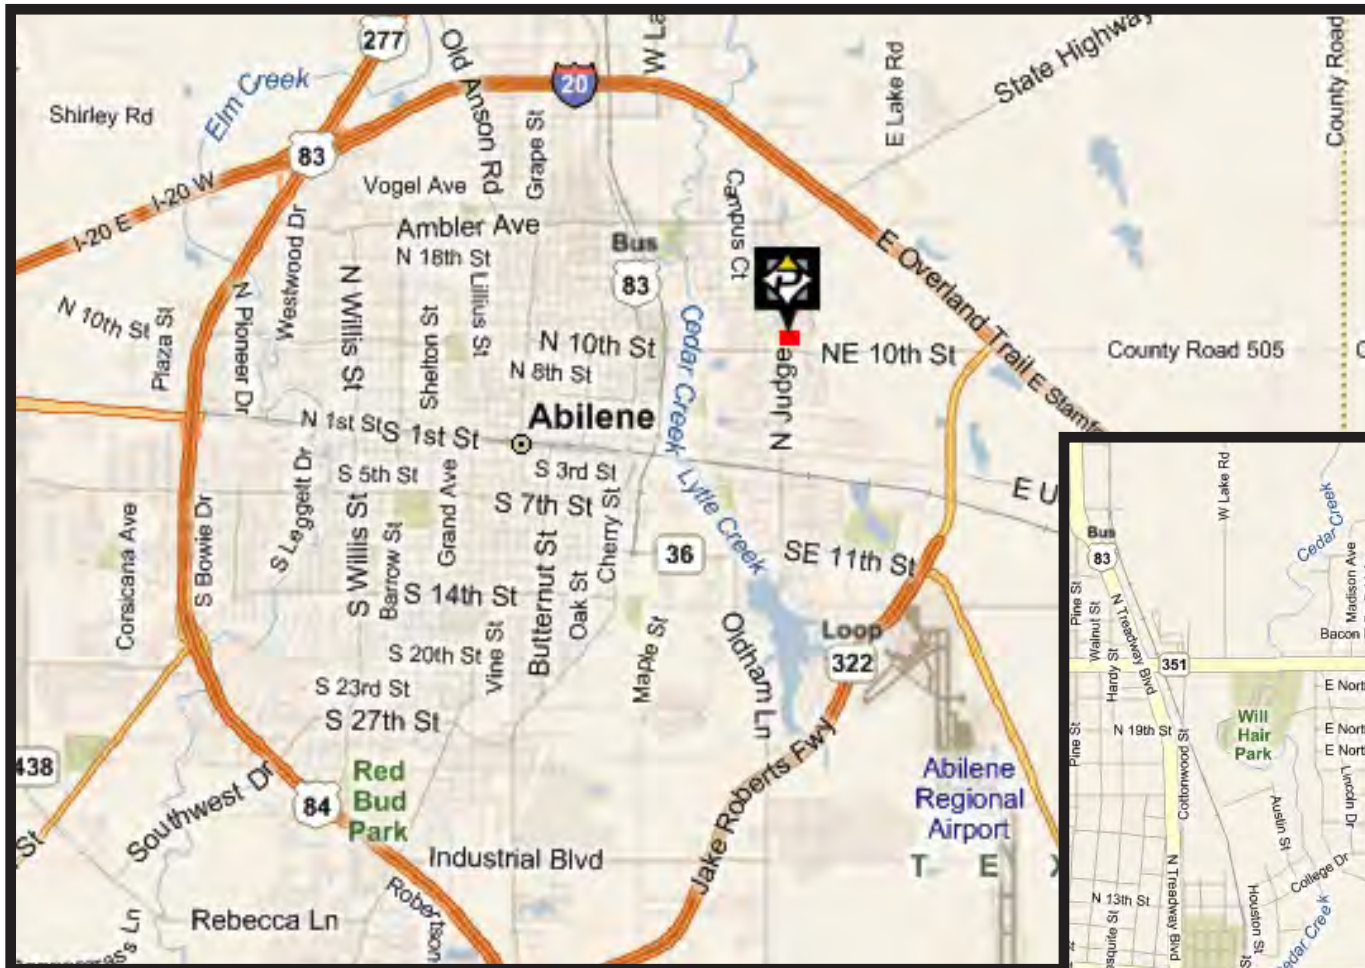

# University Hills Shopping Center

1095 N. Judge Ely Blvd., Abilene, TX 76901