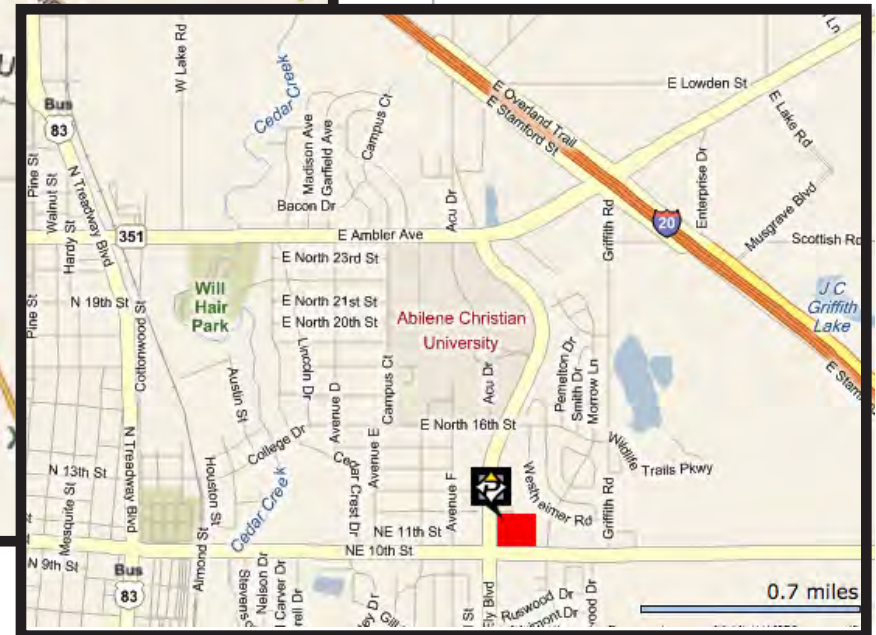

# University Hills Shopping Center

1095 N. Judge Ely Blvd., Abilene, TX 76901