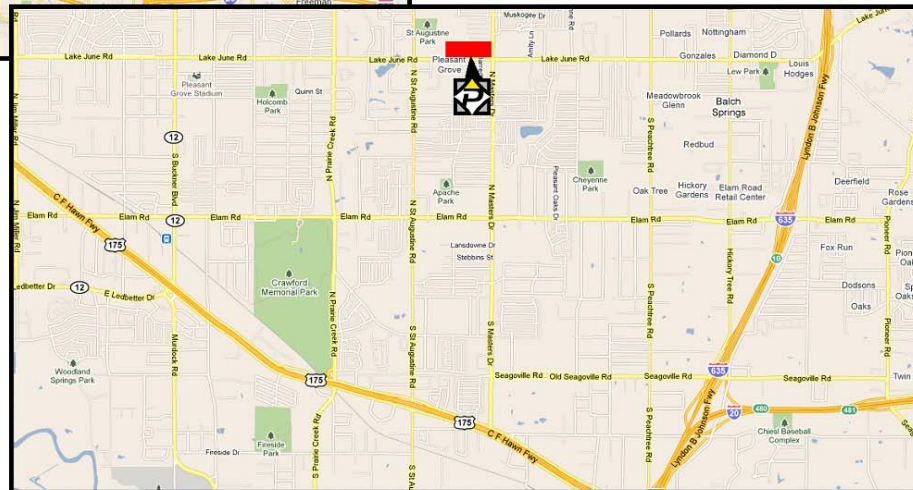

## Lakegrove Centre

10121 Lake June Rd., Dallas, TX 75217