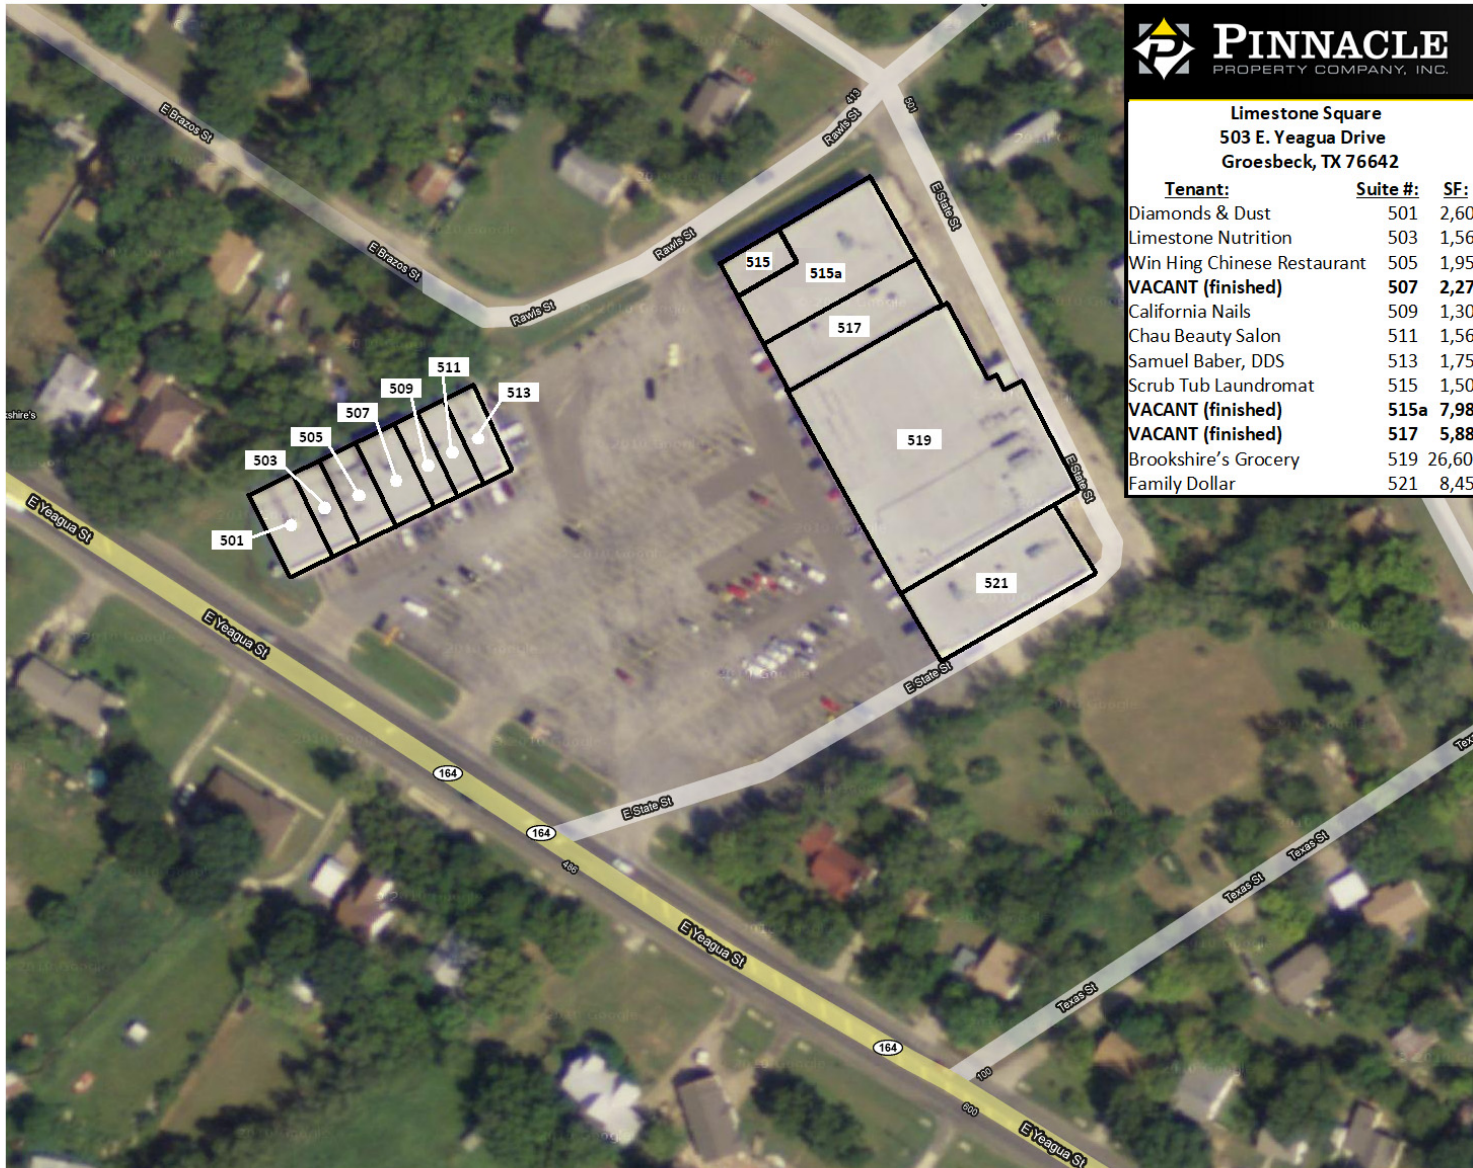

Limestone Square

503 E. Yeague Dr., Groesbeck, TX 78942

Limestone Square
503 E. Yeague Drive
Groesbeck, TX 76642

<u>Tenant:</u>	<u>Suite #:</u>	<u>SF:</u>
Diamonds & Dust	501	2,600
Limestone Nutrition	503	1,560
Win Hing Chinese Restaurant	505	1,950
VACANT (finished)	507	2,275
California Nails	509	1,300
Chau Beauty Salon	511	1,560
Samuel Baber, DDS	513	1,755
Scrub Tub Laundromat	515	1,500
VACANT (finished)	515a	7,980
VACANT (finished)	517	5,880
Brookshire's Grocery	519	26,600
Family Dollar	521	8,450