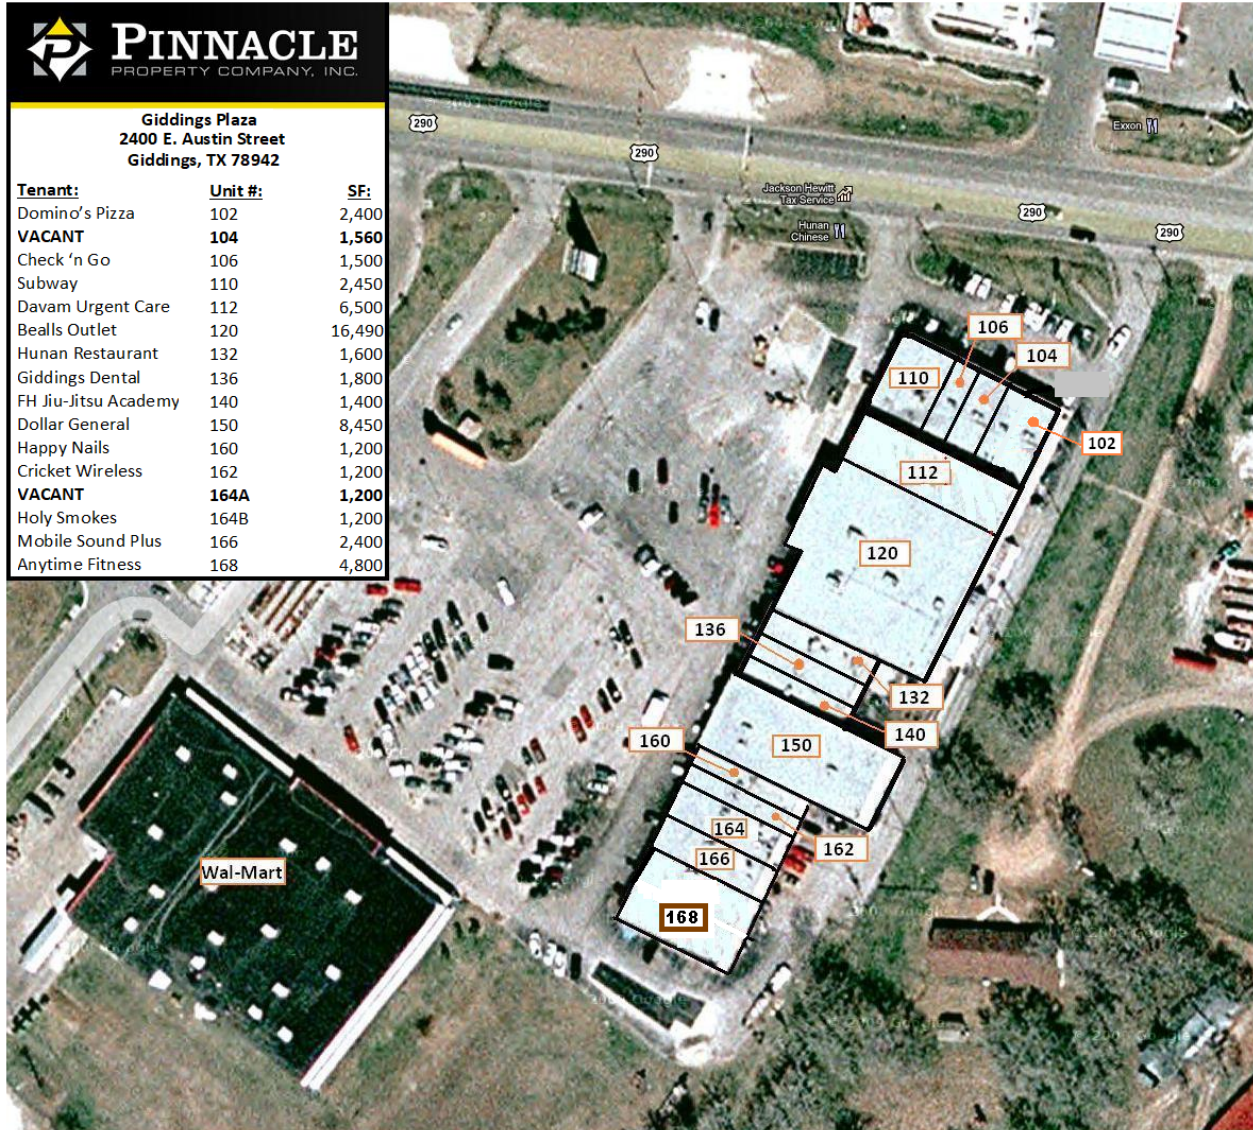

Giddings Plaza

2400 E. Austin St., Giddings, TX 78942

PINNACLE
PROPERTY COMPANY, INC.

Giddings Plaza
2400 E. Austin Street
Giddings, TX 78942

Tenant:	Unit #:	SF:
Dominio's Pizza	102	2,400
VACANT	104	1,560
Check 'n Go	106	1,500
Subway	110	2,450
Davam Urgent Care	112	6,500
Bealls Outlet	120	16,490
Hunan Restaurant	132	1,600
Giddings Dental	136	1,800
FH Jiu-Jitsu Academy	140	1,400
Dollar General	150	8,450
Happy Nails	160	1,200
Cricket Wireless	162	1,200
VACANT	164A	1,200
Holy Smokes	164B	1,200
Mobile Sound Plus	166	2,400
Anytime Fitness	168	4,800