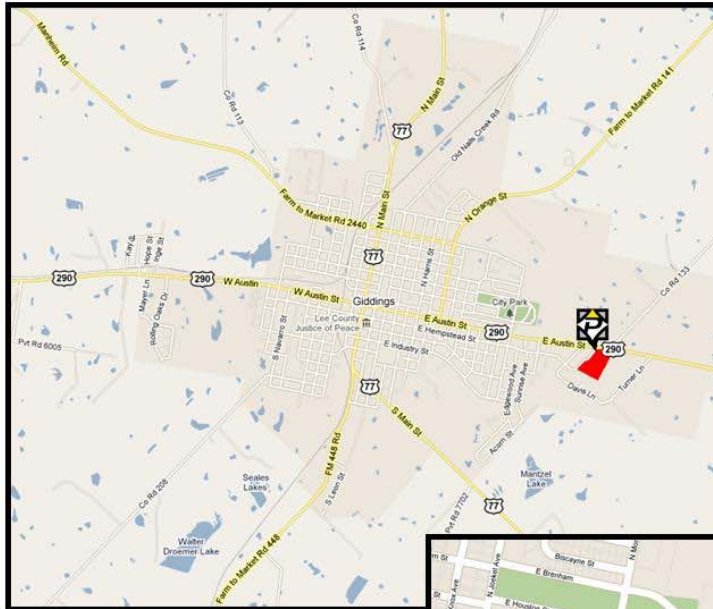

Giddings Plaza

2400 E. Austin St., Giddings, TX 78942

LEASING INFORMATION:

Cole Finley

972.632.1123

cole@pinnaclepropertyco.com

Kyle Finley

972.632.1124