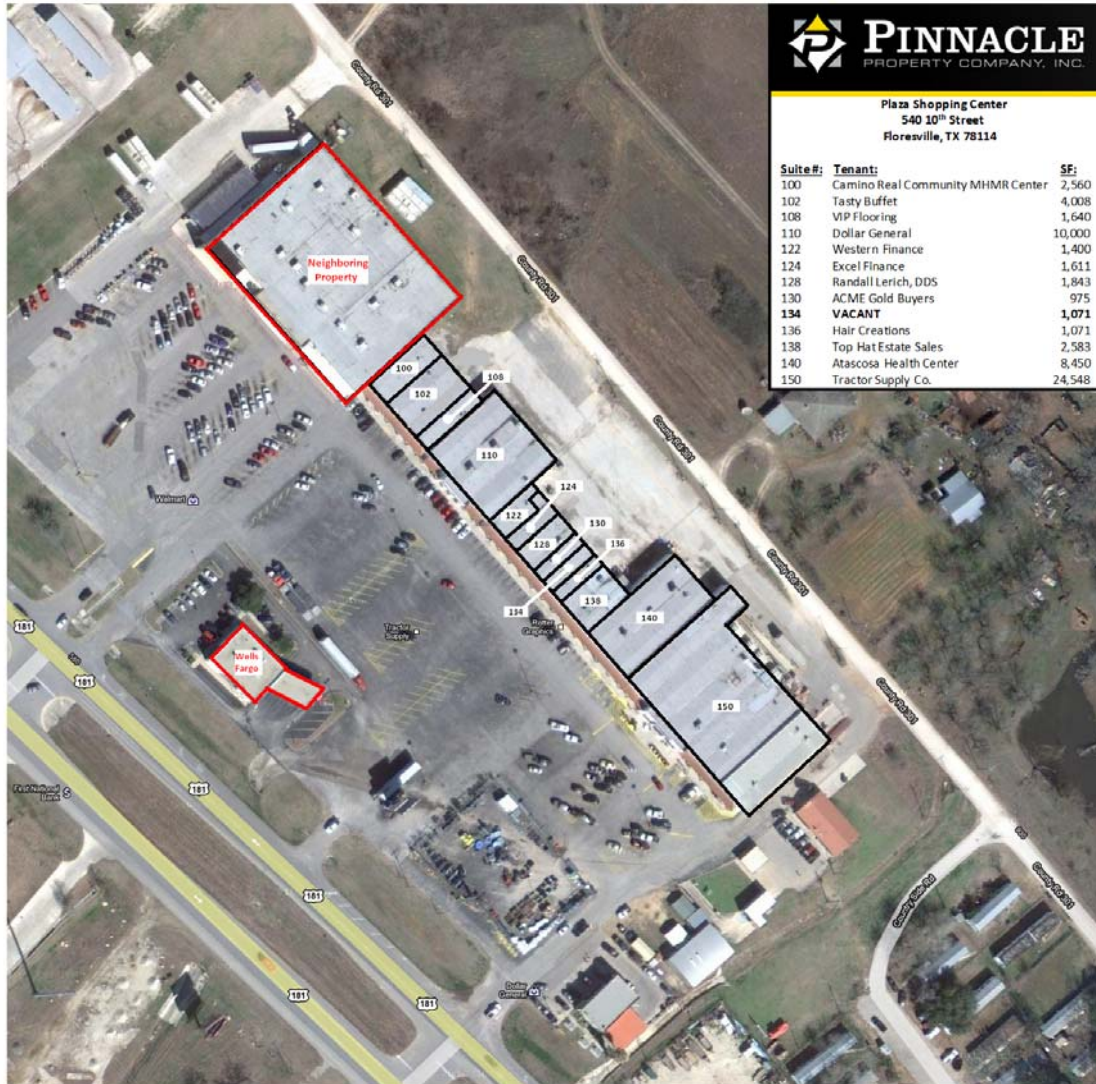

Plaza Shopping Center

540 10th St., Floresville, TX 78114

LEASING INFORMATION:

Cole Finley
972.632.1123
cole@pinnaclepropertyco.com

Kyle Finley
972.632.1124
kyle@pinnaclepropertyco.com