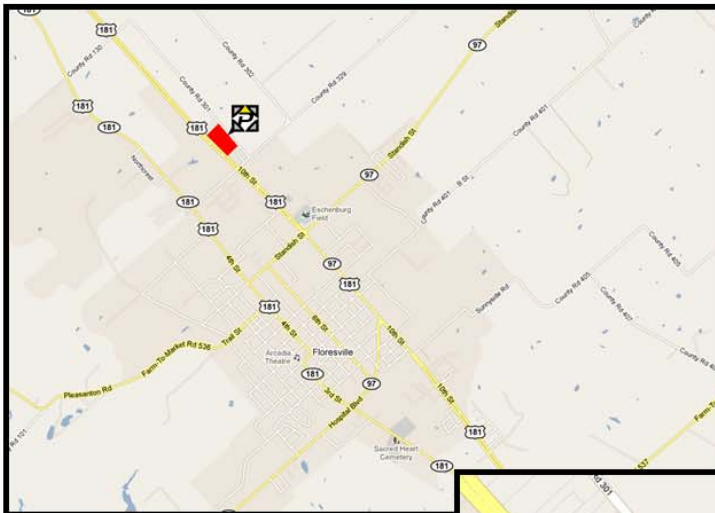

Plaza Shopping Center

540 10th St., Floresville, TX 78114

LEASING INFORMATION:

Cole Finley

972.632.1123

cole@pinnaclepropertyco.com

Kyle Finley

972.632.1124