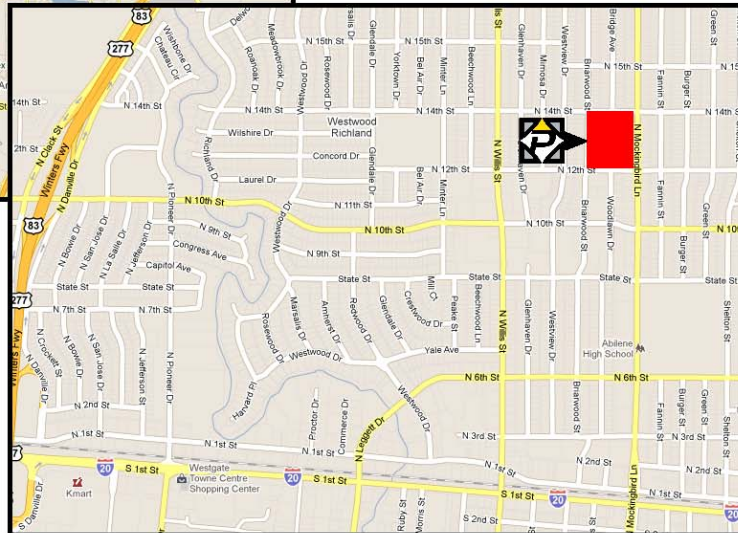

Edgewood Shopping Center

1200 N. Mockingbird Ln., Abilene, TX 79603

LEASING INFORMATION:

Cole Finley
972.632.1123
cole@pinnaclepropertyco.com

Kyle Finley
972.632.1124
kyle@pinnaclepropertyco.com