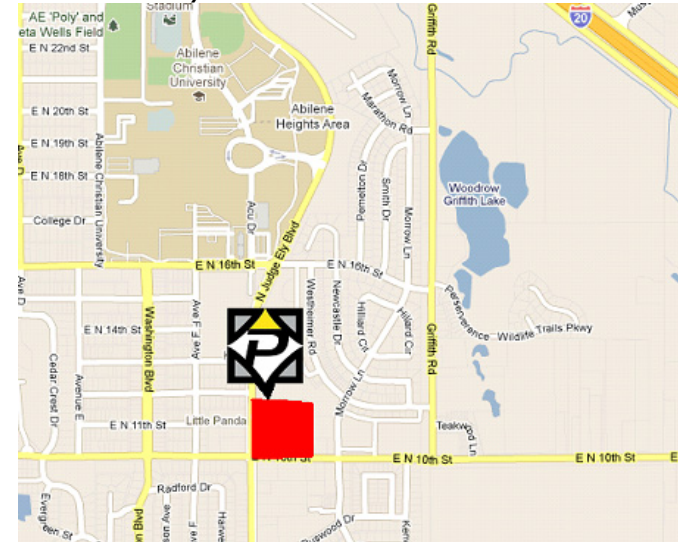

### DESCRIPTION:

Neighborhood shopping center is located right next to Abilene Christian University in Taylor County. This area, especially the intersection, is showing strong retail growth. Anchored by United Grocery & Dollar General, center includes standard mix of retail tenants.

### TRAFFIC COUNTS (2018):

Judge Ely (West): 9,284, (East): 10,538  
10<sup>th</sup> St. (North): 16,886, (South): 19,379

NEC of Judge Ely Blvd. & 10th Street. Very close to ACU.

### DIRECTIONS:

From East or West, Take 1-20 BUS through center of Abilene. Go North on N. Judge Ely Blvd. for 0.8 miles. Shopping Center is on the Right.

From South, go North (any road) into center of Abilene to I-20 BUS. Go North on N. Judge Ely Blvd. for 0.8 miles. Shopping Center is on the Right.

From North, take I-20 E and exit at Exit 288. Merge onto service road and turn Right at ACU Dr. / N. Judge Ely Blvd. Stay on N. Judge Ely Blvd for 1.6 miles. Shopping Center will be on Left.